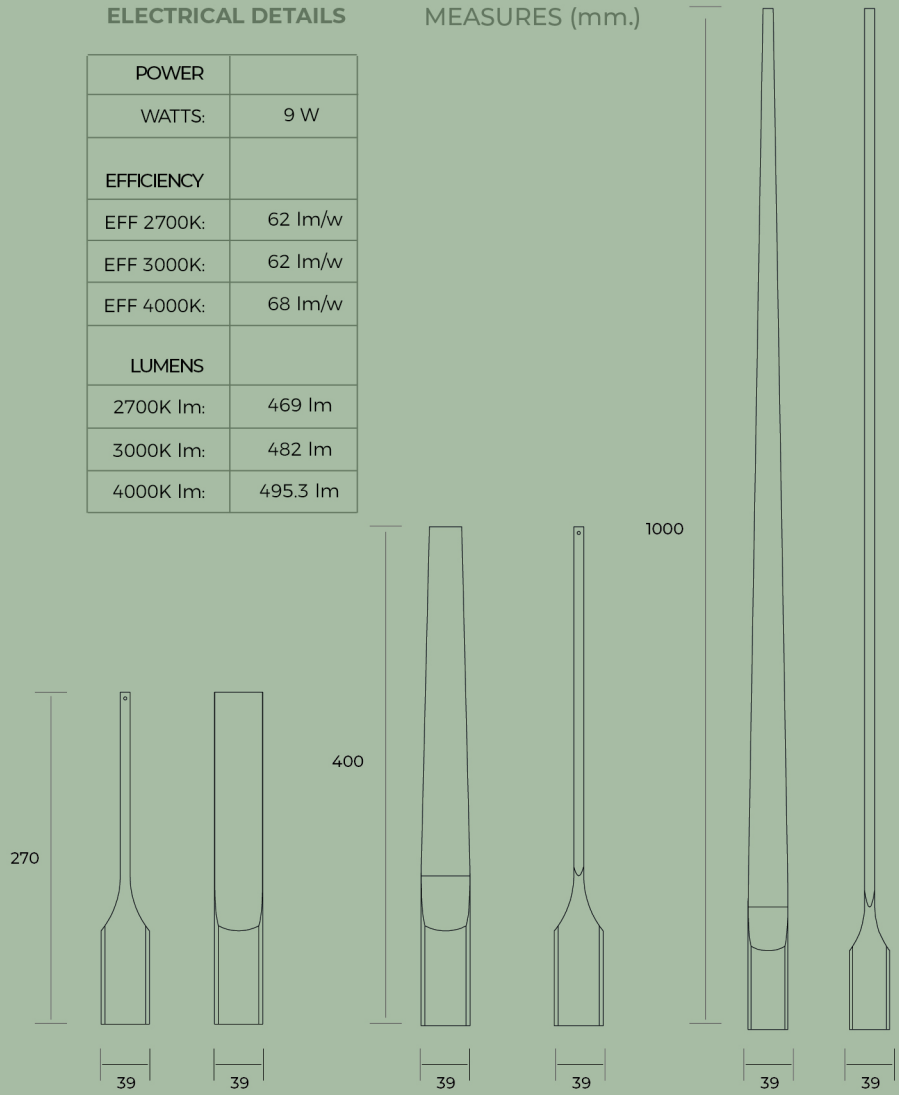

## GENERAL DETAILS

REFERENCE:	20206.03   20206.04   20206.10
INSTALLATION:	Pendant
EXTERNAL FINISH:	White · Black
MATERIAL:	Aluminium
IP EXTERIOR:	IP20
FORM:	Round
LIGHT DIRECTION:	Fixed
REGULATION:	1..10V · Push · DALI · Phase Cut
UTILIZATION:	Indoor
WARRANTY:	5 years

## GENERAL DIMENSIONS

	20206.03 : 39 X 39 X 270 mm.
	20206.04 : 39 X 39 X 400 mm.
	20206.03 : 39 X 39 X 1000 mm.
MAXIMUM CABLE LENGTH	3000 mm
MINIMUM DISTANCE TO ILLUMINATED OBJECT:	0.5 m

### ELECTRICAL DETAILS

POWER	
WATTS:	9 W
EFFICIENCY	
EFF 2700K:	62 lm/w
EFF 3000K:	62 lm/w
EFF 4000K:	68 lm/w
LUMENS	
2700K lm:	469 lm
3000K lm:	482 lm
4000K lm:	495.3 lm

### MEASURES (mm.)